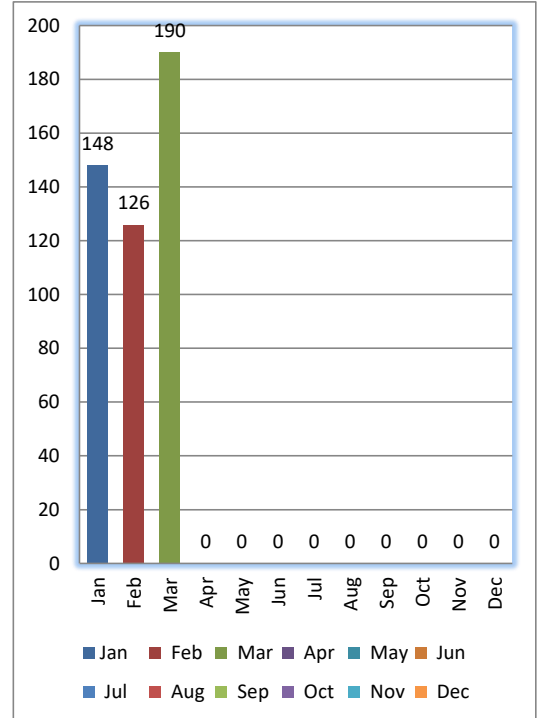

Rainfall Chart 2017 Yelverton Golf Club

	Jan	Feb	Mar	Apr	May	June	July	Aug	Sept	Oct	Nov	Dec
1	10	26	1									
2	0	5	5									
3	0	16	17									
4	0	10	16									
5	0	2	15									
6	7	7	10									
7	2	3	10									
8	2	0	2									
9	8	0	1									
10	2	0	1									
11	1	0	3									
12	26	1	1									
13	1	2	1									
14	1	5	0									
15	5	5	1									
16	0	0	1									
17	0	0	1									
18	0	0	5									
19	0	1	5									
20	0	1	31									
21	0	1	4									
22	4	8	9									
23	0	3	1									
24	0	0	0									
25	0	9	0									
26	0	6	0									
27	16	10	14									
28	5	5	10									
29	20		10									
30	12		0									
31	26		15									
Total	148	126	190	0	0	0	0	0	0	0	0	0
2016	380	201	158	115	110	142	40	81	158	66	193	67
variance	-232	-75	32	-115	-110	-142	-40	-81	-158	-66	-193	-67